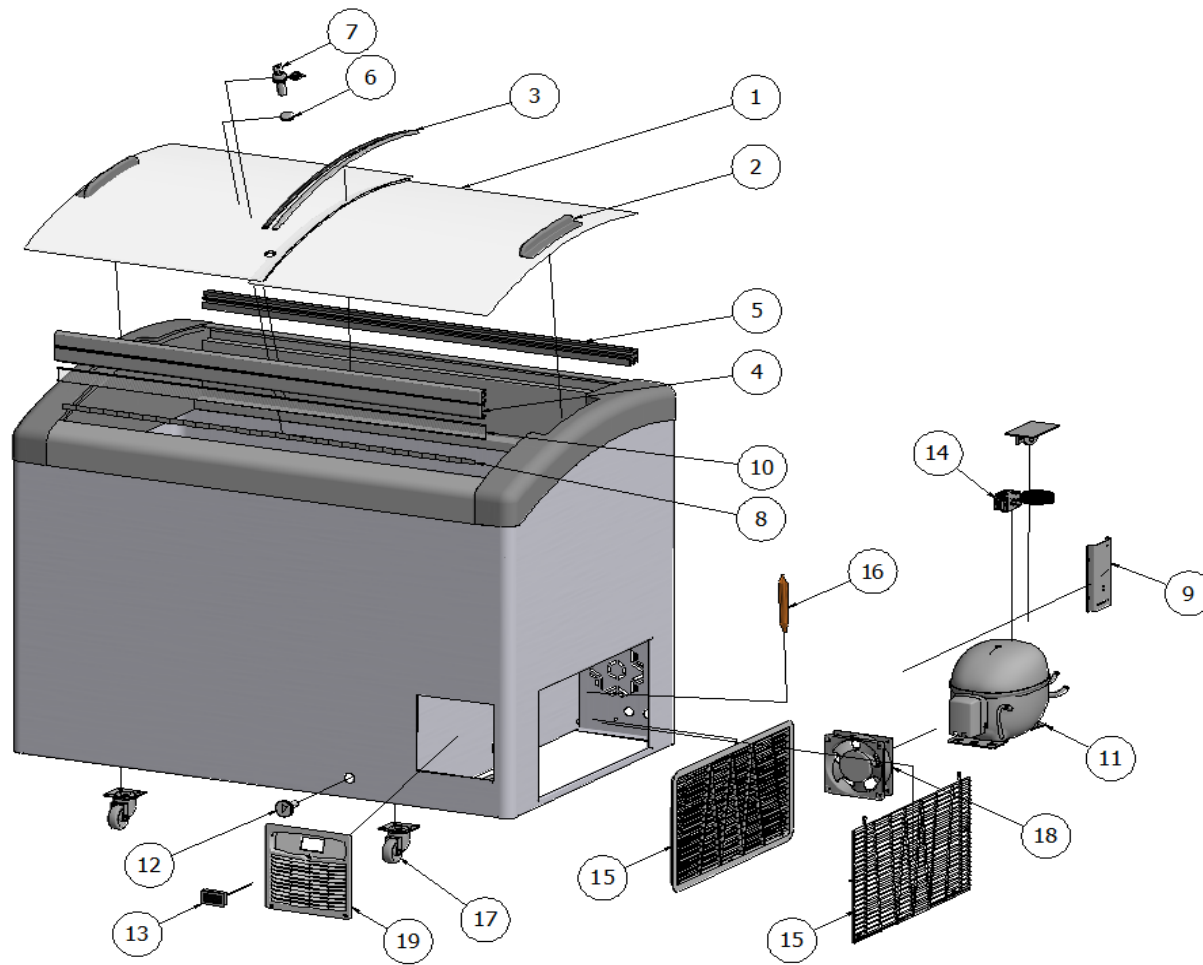

## SPAREPART LIST FOCUS

v.29

**82PLASTMFP15**  
w/Thermometer