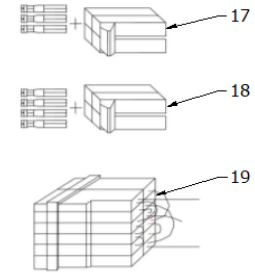

01.11.2025

SPAREPART LIST LAB
V28

Multi Plugsystem

ITEM NO.	PCS	DESCRIPTION	MODEL 08	MODEL 11	MODEL 31	MODEL 51
			CODE	CODE	CODE	CODE

1	4	Plastic foot	82SP1412		82SP1412		82SP1412		82SP1412	
2	1	Stopper for drain	82E1HU		82E1HU		82E1HU		82E1HU	
3	1	Electronic thermostat 220V excl. sensor	82DIXELL30CH2		82DIXELL30CH2		82DIXELL30CH2		82DIXELL30CH2	
4	1	Front ventilation grill	82PLASTMFP13		82PLASTMFP13		82PLASTMFP13		82PLASTMFP13	
5	2	Fan 220V	82BLAES230HBT		82BLAES230HBT		82BLAES230HBT		82BLAES230HBT	
6	1	Bracket for fan	82BESLAGBL		82BESLAGBL		82BESLAGBL		82BESLAGBL	
7	1	Back precondensor	7088.0032		82KONDRYG1		82KONDRYG3		82KONDRYG4	
8	1	Compressor 230V 50/60Hz R600A	82NEU2140U		82NEU2140U		82NEU2155U		82NEU2178U	
9	1	Filter Dryer	82FILTER6.1XH9		82FILTER6.1XH9		82FILTER6.1XH9		82FILTER6.1XH9	
10	1	Cord relief	82103N1004		82103N1004		82103N1004		82103N1004	
11	1	Starting Relay			82117U7003		82117U7011		82117U7013	
12	1	Starting Capacitor			82117U5017		82117U5017		82117U5012	
11	1	Starting Relay	82NEU2140URE		82NEU2140URE		82NEU2155URE			
12	1	Starting Capacitor	82NEU2140USK		82NEU2140USK		82NEU2155USK			
13	1	Cover for motor room	82SP1417		82SP1417		82SP1417		82SP1417	
14	1	Alarm box incl. Cables	8100.0500		8100.0500		8100.0500		8100.0500	
15	4	Wheel set (2 w/brake)	8100.0208		8100.0208		8100.0208		8100.0208	
16	1	Cable retainer	82E59AFLAST1		82E59AFLAST1		82E59AFLAST1		82E59AFLAST1	
17	1	Power cable	82NETLED.8		82NETLED.8		82NETLED.8		82NETLED.8	
18	1	Cable from dixell to Multi plug	82TSL0201		82TSL0201		82TSL0201		82TSL0201	
19	1	Multi plug with cable			82TSK0006		82TSK0006		82TSK0006	
19	1	Multi plug with cable	82TSK0106		82TSK0106		82TSK0106		82TSK0106	
20	1	Cover for starting equip.			82103N2009		82103N2009		82103N2009	
21	1	PT1000 sensor	82PT1000SENSOR		82PT1000SENSOR		82PT1000SENSOR		82PT1000SENSOR	
22	2/5/7	INNER EPS LID / PRICE EACH	8270.0500		8270.0501		8270.0503		8270.0505	