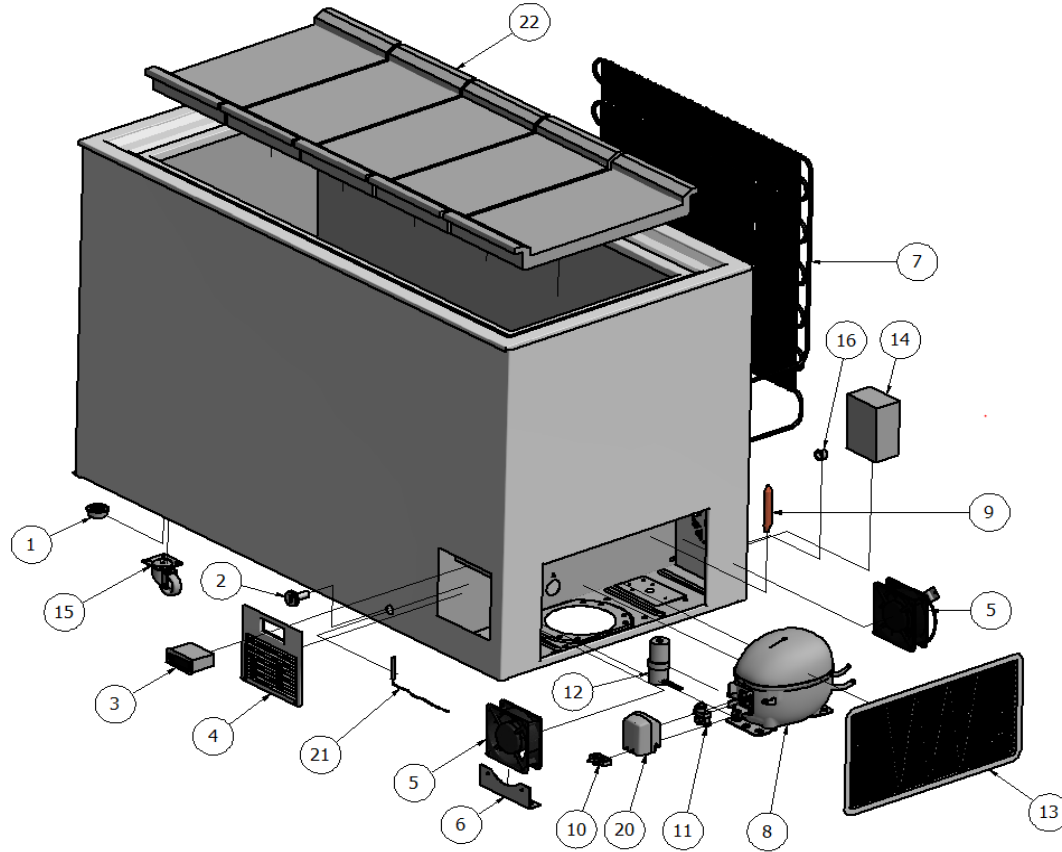

01.11.2025

SPAREPART LIST LAB
V28

Multi Plugsystem

ITEM NO.	PCS	DESCRIPTION	MODEL 08	MODEL 11	MODEL 31	MODEL 51
			CODE	CODE	CODE	CODE

1	4	Plastic foot	82SP1412		82SP1412		82SP1412		82SP1412	
2	1	Stopper for drain	82E1HU		82E1HU		82E1HU		82E1HU	
3	1	Electronic thermostat 220V excl. sensor	82DIXELL30CH2		82DIXELL30CH2		82DIXELL30CH2		82DIXELL30CH2	
4	1	Front ventilation grill	82PLASTMFP13		82PLASTMFP13		82PLASTMFP13		82PLASTMFP13	
5	2	Fan 220V	82BLAES230HBT		82BLAES230HBT		82BLAES230HBT		82BLAES230HBT	
6	1	Bracket for fan	82BESLAGBL		82BESLAGBL		82BESLAGBL		82BESLAGBL	
7	1	Back precondensor	7088.0032		82KONDRYG1		82KONDRYG3		82KONDRYG4	
8	1	Compressor 230V 50/60Hz R600A	82NEU2140U		82NEU2140U		82NEU2155U		82NEU2178U	
9	1	Filter Dryer	82FILTER6.1XH9		82FILTER6.1XH9		82FILTER6.1XH9		82FILTER6.1XH9	
10	1	Cord relief	82103N1004		82103N1004		82103N1004		82103N1004	
11	1	Starting Relay			82117U7003		82117U7011		82117U7013	
12	1	Starting Capacitor			82117U5017		82117U5017		82117U5012	
11	1	Starting Relay	82NEU2140URE		82NEU2140URE		82NEU2155URE			
12	1	Starting Capacitor	82NEU2140USK		82NEU2140USK		82NEU2155USK			
13	1	Cover for motor room	82SP1417		82SP1417		82SP1417		82SP1417	
14	1	Alarm box incl. Cables	8100.0500		8100.0500		8100.0500		8100.0500	
15	4	Wheel set (2 w/brake)	8100.0208		8100.0208		8100.0208		8100.0208	
16	1	Cable retainer	82E59AFLAST1		82E59AFLAST1		82E59AFLAST1		82E59AFLAST1	
17	1	Power cable	82NETLED.8		82NETLED.8		82NETLED.8		82NETLED.8	
18	1	Cable from dixell to Multi plug	82TSL0201		82TSL0201		82TSL0201		82TSL0201	
19	1	Multi plug with cable			82TSK0006		82TSK0006		82TSK0006	
19	1	Multi plug with cable	82TSK0106		82TSK0106		82TSK0106		82TSK0106	
20	1	Cover for starting equip.			82103N2009		82103N2009		82103N2009	
21	1	PT1000 sensor	82PT1000SENSOR		82PT1000SENSOR		82PT1000SENSOR		82PT1000SENSOR	
22	2/5/7	INNER EPS LID / PRICE EACH	8270.0500		8270.0501		8270.0503		8270.0505	