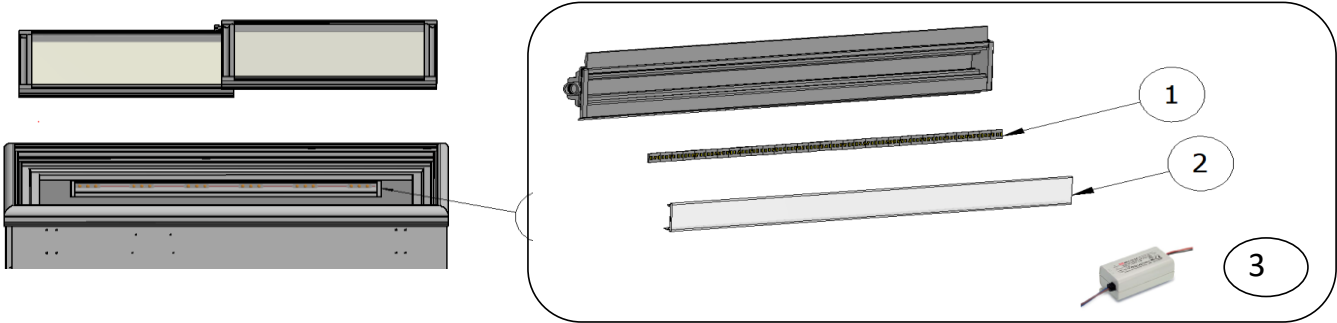

INTERNAL LIGHT

1	LED LIGHTS	82LED21		82LED16		82LED17		82LED18		82LED19	
2	CLEAR LIGHT COVER	8100.0640		8100.0641		8100.0642		8100.0643		8100.0644	
3	POWER SUPPLY 115/230V	82PSU3		82PSU3		82PSU3		82PSU3		82PSU3