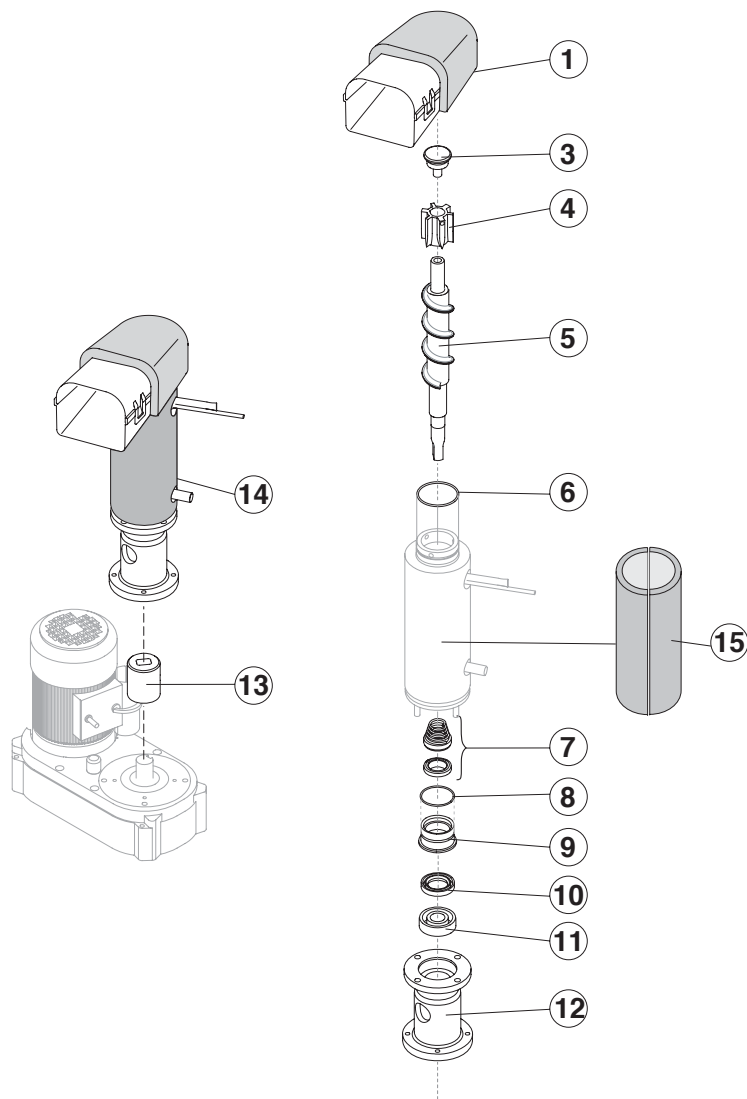

TB 1404 HC

EVAPORATOR

Ref.	Spare Description	Code
1	Ice Exhaust with insulatig cap	C10648
3	Ice Breaker	20915
4	Extruder with bearings assembly	C201001
5	Auger	201000
6	OR Gasket 4325	20987
7	Ceramic Seal	20937
8	OR Gasket 3162 mat. NBR70	20429
9	Reduction Ring	20785
10	Seal Ring	20985
11	Bearing	20917
12	Flange	20916
13	Joint	D20630
14	Evaporator Assy	C11174
15	Insulating Cap	18205