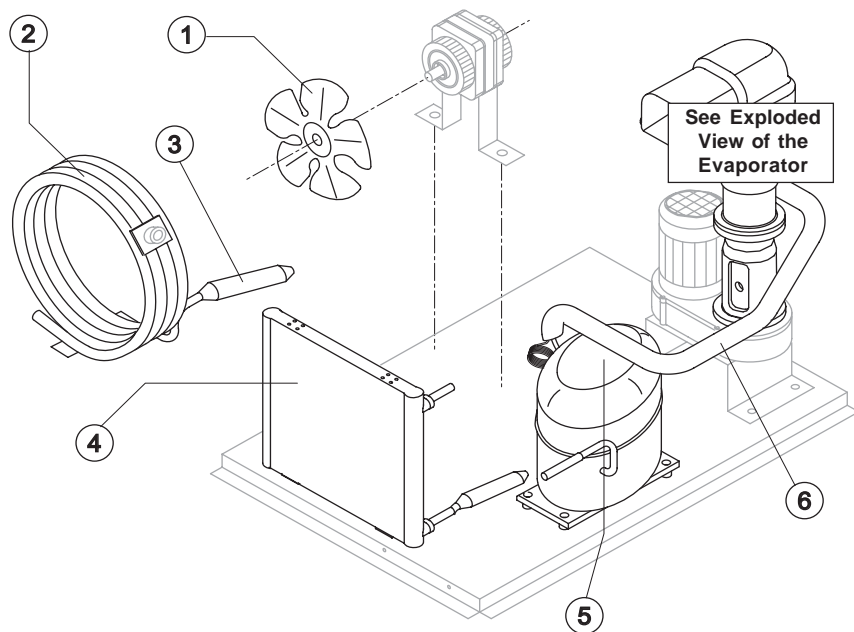

Rev. 03 - 26/03/2021

Common Parts

Ref.	Spare Description	Code
3*	Molecular Drier	14009
5	Compressor	231174
6	Suctin Line	for the spare parts code give us the s/n.

Parts for Air-Cooled Version Only

Ref.	Spare Description	Code
1	Sucking Fan	20962
4	Air Condenser	Current Version 201222
4	Air Condenser	Till s/n. 882150 201147

Parts for Water-Cooled Version Only

Ref.	Spare Description	Code
1	Sucking Fan	10213
2	Water Condenser	14014