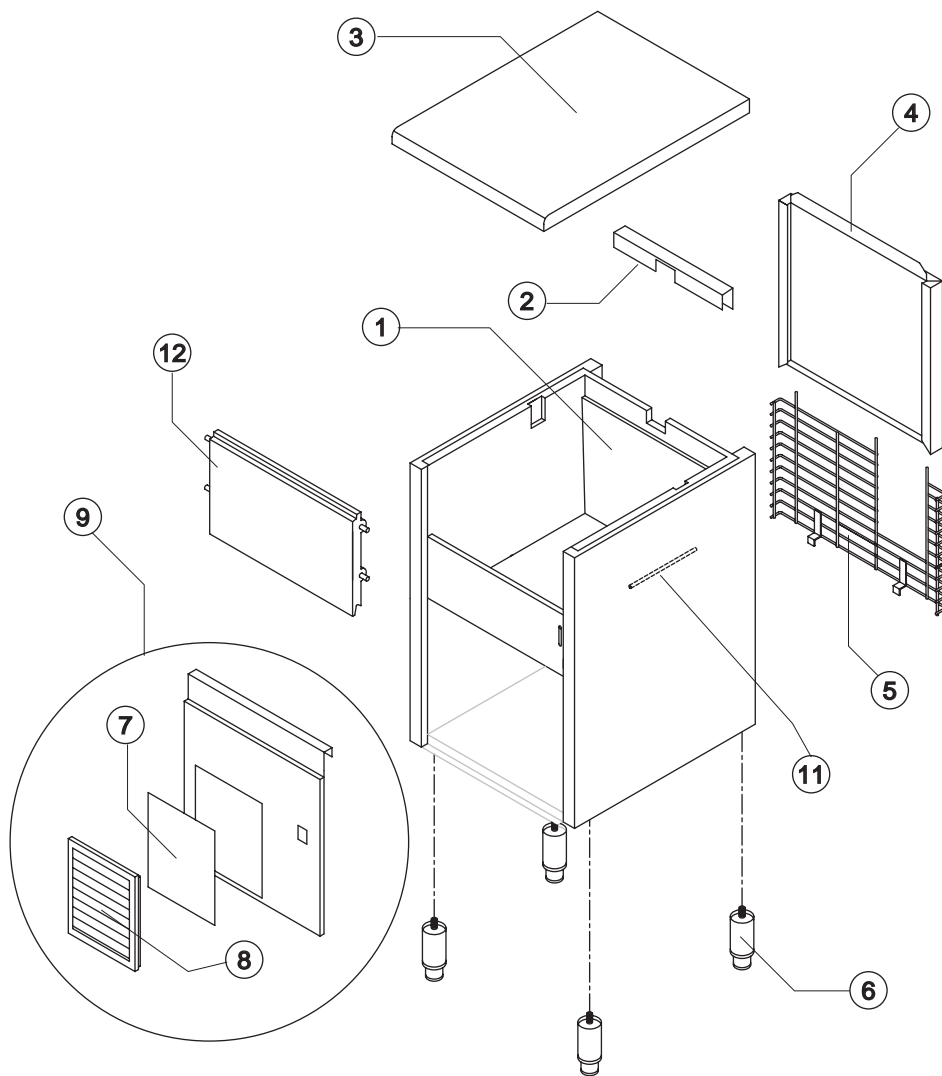

# LIST OF THE EXPLODED VIEWS

*SHELL ASSY*

*COOLING SYSTEM*

*EVAPORATOR*

*HYDRAULIC CIRCUIT*

*ELECTRIC PARTS*

Rev. 03 - 26/03/2021

Ref.	Spare Description	Code
1	Foamed Cabinet Assy	See Table
2	Cover for Ice Exhaust	221386
3	Top Assembly	C22690
4	Rear Panel Assembly	C21201
5	Rear Grid	D12085
6	Adjustable Stainless Steel Foot	20613
7*	Filtering Panel	18106
8	Frame + Grid & Filter	C10205
9	Front Grid Panel	C221130
11	Bulbe-holder Pipe	20522
12	Door Assy	C10275