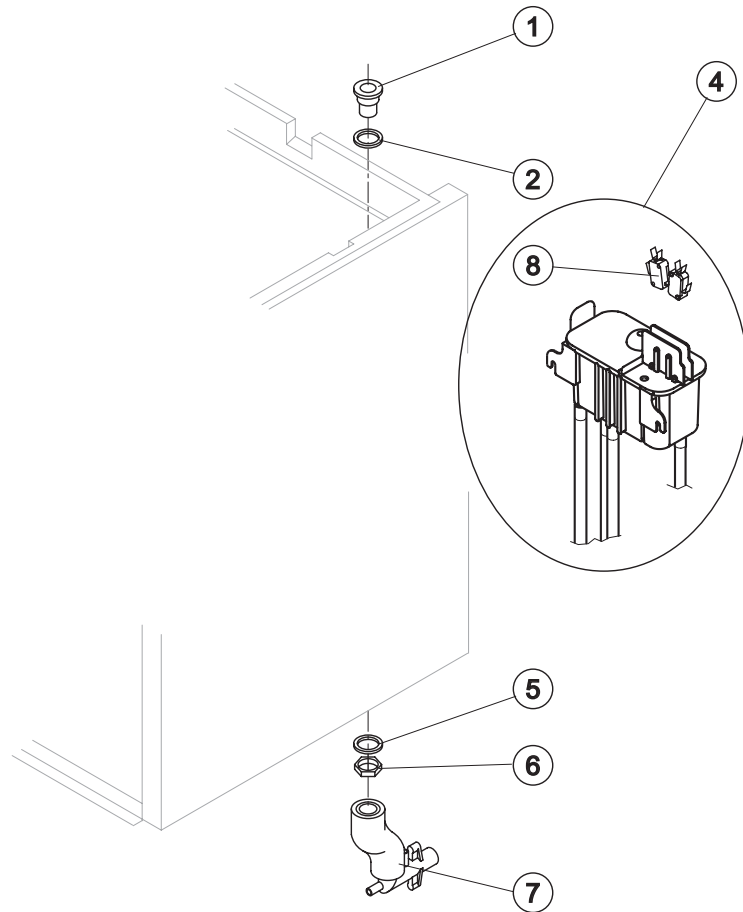

Common Parts

Ref.	Spare Description	Code
1	Water Outlet Nipple	10472
2	Silicone Gasket	13219
4*	Double Switch Basin Assembly	C10710
5	Semirigid Polyethylene Gasket	13007
6	Bin Discharge Nut	10096
8	Microswitch	23055

Parts for Air-Cooled Version Only

Ref.	Spare Description	Code
7	Discharges Manifold	C10235

Parts for Water-Cooled Version Only

Ref.	Spare Description	Code
7	Discharges Manifold	C10240