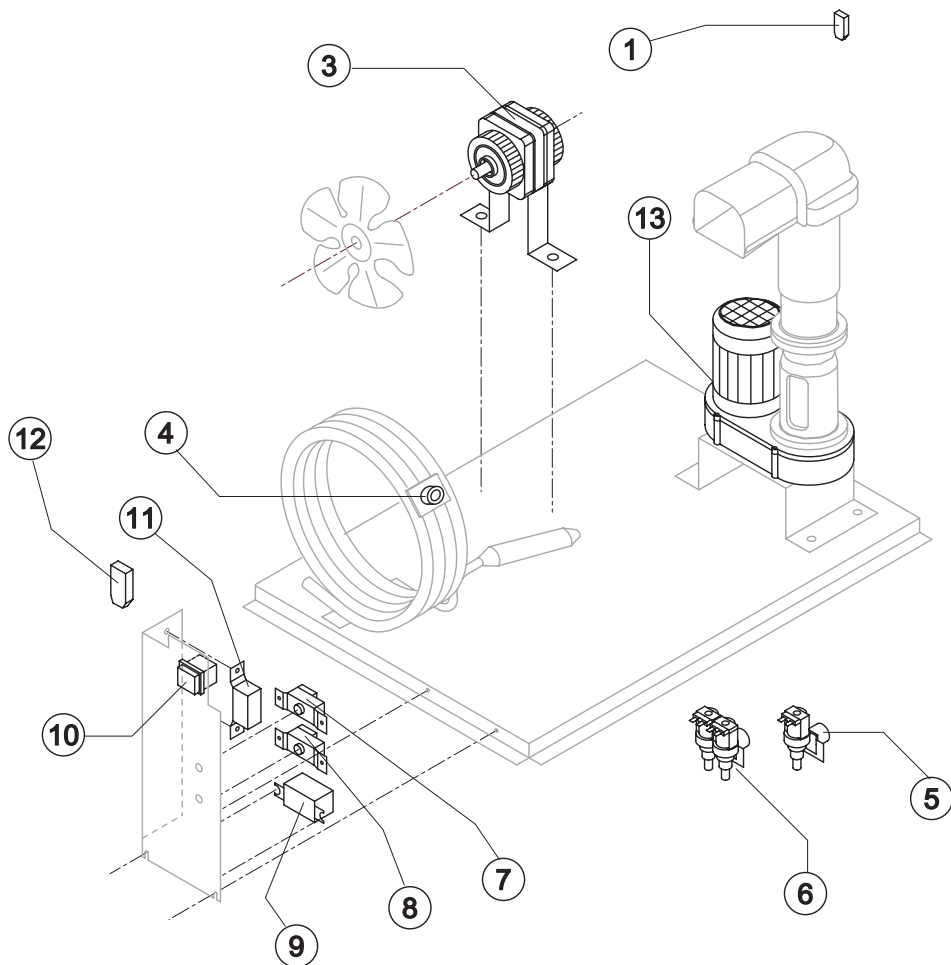

Rev. 03 - 26/03/2021

Common Parts

Ref.	Spare Description	Code
1	Anti Radio Interference Filter	C23457
7*	Bin Thermostat	23005
8*	Evaporator Thermostat	23591
9*	Relay	23190
10*	Green Light Switch (On-Off)	23327
11*	Fan cycle switch	231123
12	Anti Radio Interference Filter	C23459
13	Gearmotor	231030

Parts for Air-Cooled Version Only

Ref.	Spare Description	Code
3*	Fan Motor	23067
5*	1 Way- Water Inlet Valve	23115

Parts for Water-Cooled Version Only

Ref.	Spare Description	Code
3*	Fan Motor	23029
4*	Safety Thermostat	C23114
6*	2 Ways- Water Inlet Valve	23010