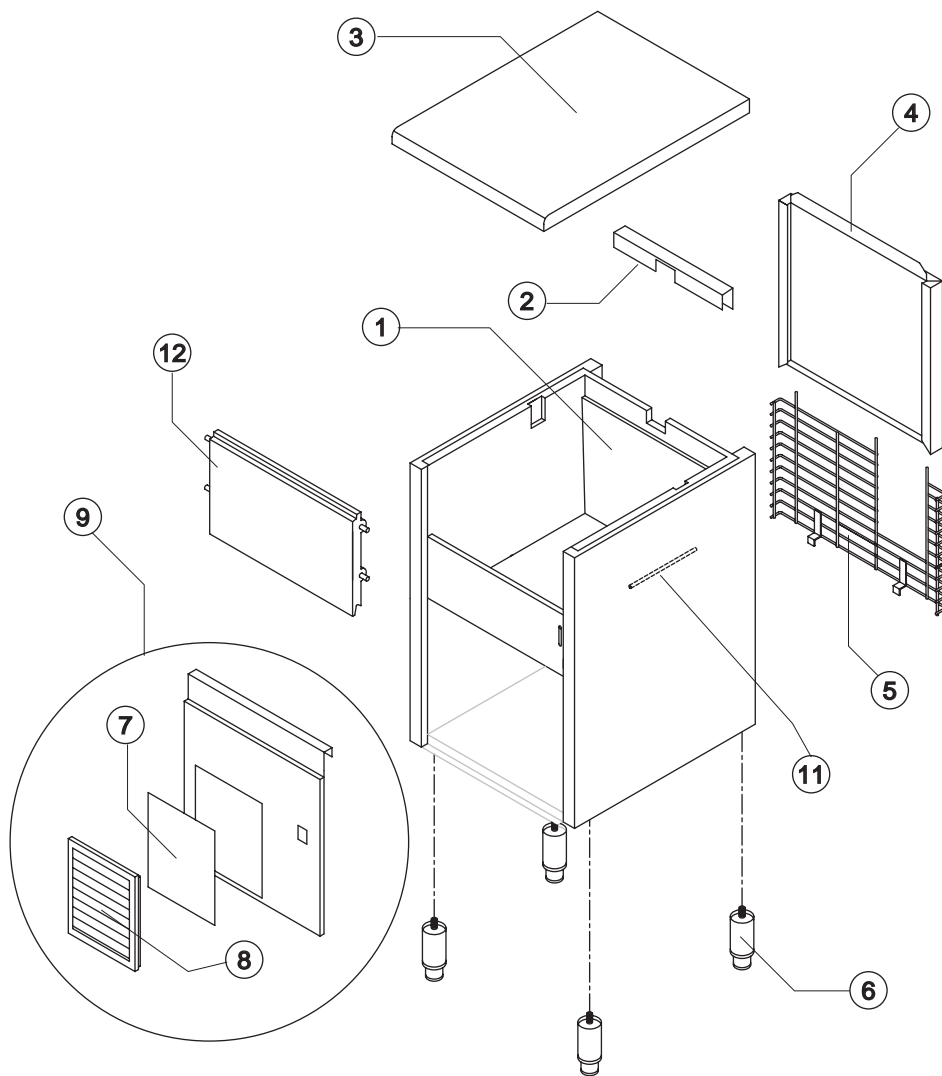

# LIST OF THE EXPLODED VIEWS

*SHELL ASSY*

*COOLING SYSTEM*

*EVAPORATOR*

*HYDRAULIC CIRCUIT*

*ELECTRIC PARTS*

Rev. 03 - 29/03/2021

Ref.	Spare Description	Code
1	Foamed Cabinet Assy	See Table
2	Cover for Ice Exhaust	221386
3	Top Assembly	C22690
4	Rear Panel Assembly	C21202
5	Rear Grid	D12020
6	Adjustable Stainless Steel Foot	20613
7*	Filtering Panel	18106
8	Frame + Grid & Filter	C10205
9	Front Grid Panel	C22510
11	Bulbe-holder Pipe	20522
12	Door Assy	C10275