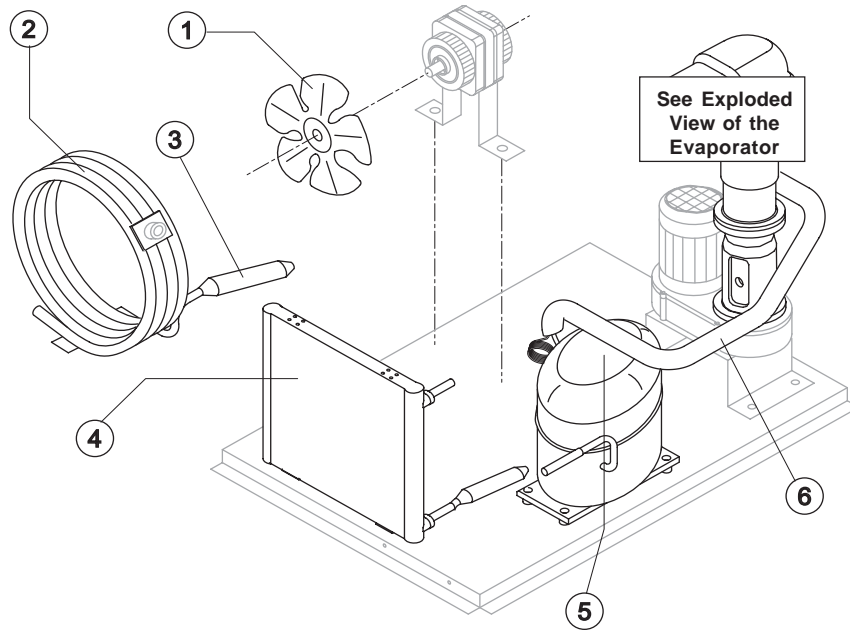

Common Parts

Ref.	Spare Description	Code
3*	Molecular Drier	14009
5	Compressor	231174
6	Suction Line	for the spare parts code give us the s/n.

Parts for Air-Cooled Version Only

Ref.	Spare Description	Code
1	Sucking Fan	20031
4	Air Condenser	Current Version 201222
4	Air Condenser	Till s/n. 882150 201147

Parts for Water-Cooled Version Only

Ref.	Spare Description	Code
1	Sucking Fan	10213
2	Water Condenser	14014