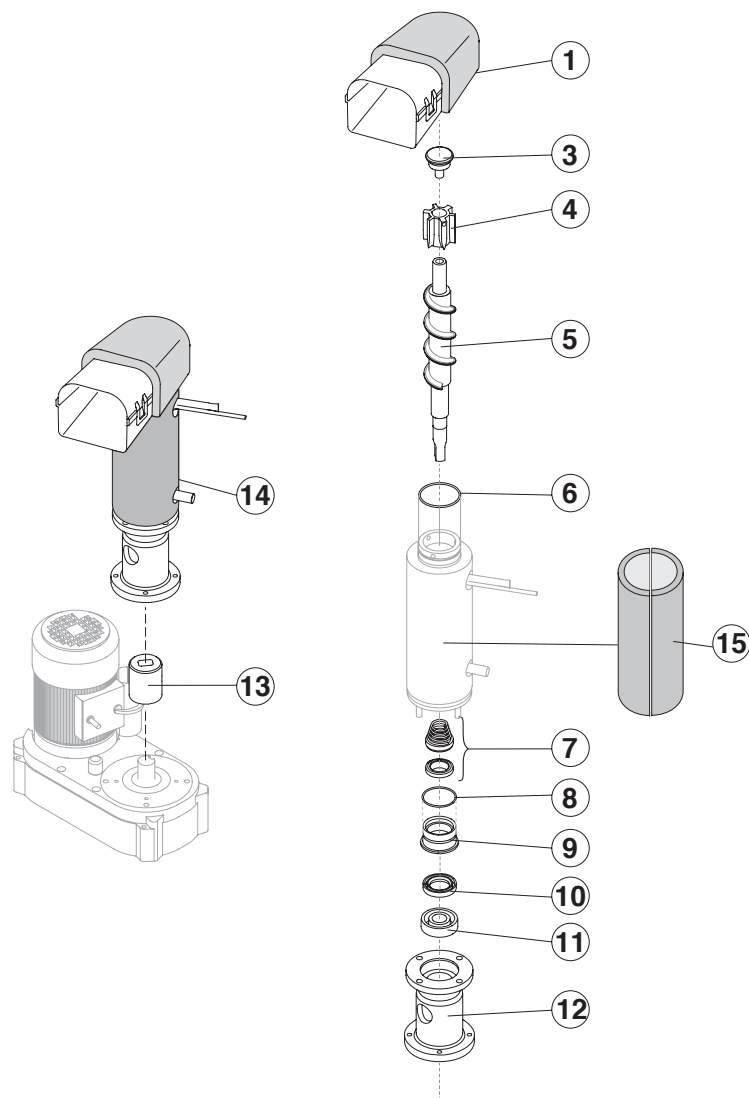

### Common Parts

Ref.	Spare Description	Code
3*	Molecular Drier	14009
5	Compressor	231174
6	Suction Line	for the spare parts code give us the s/n.

### Parts for Water-Cooled Version Only

Ref.	Spare Description	Code
1	Sucking Fan	10213
2	Water Condenser	14014

Rif.	Descrizione Ricambio	Codice
1	Ice Exhaust with insulatig cap	C10648
3	Ice Breaker	20915
4	Extruder with bearings assembly	C201001
5	Auger	201000
6	OR Gasket 4325	20987
7	Ceramic Seal	20937
8	OR Gasket 3162 mat. NBR70	20429
9	Reduction Ring	20785
10	Seal Ring	20985
11	Bearing	20917
12	Flange	20916
13	Joint	D20630
14	Evaporator Assy	C11174
15	Insulating Cap	18205

Ref.	Spare Description	Code
1	Water Outlet Nipple	10472
2	Silicone Gasket	13219
4*	Double Switch Basin Assembly	C10710
5	Semirigid Polyethylene Gasket	13007
6	Bin Discharge Nut	10096
8	Microswitch	23055

### Parts for Air-Cooled Version Only

Ref.	Spare Description	Code
7	Discharges Manifold	C10235