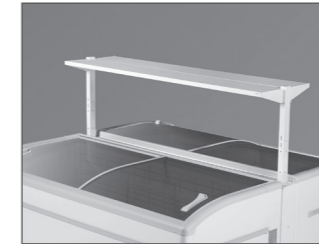

BASKET: KURVUNI01
DIVIDER: SKILO1
W X H: 256 X 260 MM

BASKET: KURVSLEH
W X H: 267 X 180 MM

FALSE BOTTOM: FALSKBUND5
W X D X H: 315 X 445 X 252 MM

FALSE BOTTOM: FALSKBUND4
W X D X H: 430 X 445 X 252 MM

| ACCESSORIES |

SUPERMARKET FREEZERS

DSM + ESM + FSM + GSM

SINGLE SHELVE - 1 LEVEL
FOR GSM & ESM

DOUBLE SHELVE - 1 LEVEL
FOR DSM, GSM & ESM

SINGLE SHELVE - 2 LEVELS
FOR GSM & ESM

DOUBLE SHELVE - 2 LEVELS
FOR GSM & ESM

UNION KIT
FOR GSM & ESM