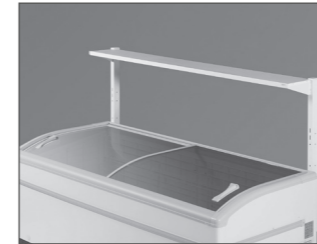

BASKET: KURVUNI01
DIVIDER: SKILO1
W X H: 256 X 260 MM

BASKET: KURVSLEH
W X H: 267 X 180 MM

FALSE BOTTOM: FALSKBUND5
W X D X H: 315 X 445 X 252 MM

FALSE BOTTOM: FALSKBUND4
W X D X H: 430 X 445 X 252 MM

| ACCESSORIES |

SUPERMARKET FREEZERS

DSM + ESM + FSM + GSM

SINGLE SHELVE - 1 LEVEL
FOR GSM & ESM

DOUBLE SHELVE - 1 LEVEL
FOR DSM, GSM & ESM

SINGLE SHELVE - 2 LEVELS
FOR GSM & ESM

DOUBLE SHELVE - 2 LEVELS
FOR GSM & ESM

UNION KIT
FOR GSM & ESM