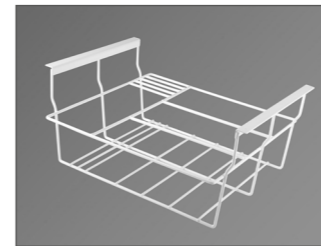

DIVIDER: DELERIST2
(ONLY FOR EL)
W X H: 480 X 490 MM

BASKET: KURVC200F
(ONLY FOR EL71)
W X H: 278 X 311 MM

SUPERMARKET DIVIDER SET
FOR CVG 61 AND EL 61
2 SIDES AND 4 DIVIDERS

NOVA + CUBE

BASKET: KURVN1
W X H: 272 X 235 MM
DIVIDER: SKILO3

BASKET: KURVN2
NYLON COVER: PLASTD2

BASKET: KURVN4
W X H: 150 X 130 MM

BASKET: KURVN5
W X H: 260 X 388 MM

SCOOP BASKET:
KURVSCOOPICEN3+1
W X H: 442 X 125 MM

SCOOP BASKET:
KURVSCOOPICEN4+1
W X H: 587 X 125 MM