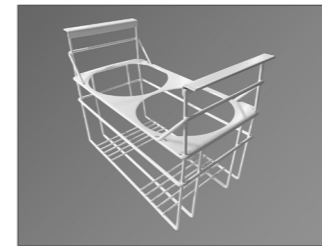

DIVIDER: DELERIST2
(ONLY FOR EL)
W X H: 480 X 490 MM

BASKET: KURVC200F
(ONLY FOR EL71)
W X H: 278 X 311 MM

SUPERMARKET DIVIDER SET
FOR CVG 61 AND EL 61
2 SIDES AND 4 DIVIDERS

NOVA + CUBE

BASKET: KURVN1
W X H: 272 X 235 MM
DIVIDER: SKILO3

BASKET: KURVN2
NYLON COVER: PLASTD2

BASKET: KURVN4
W X H: 150 X 130 MM

BASKET: KURVN5
W X H: 260 X 388 MM

SCOOP BASKET:
KURVSCOOPICEN3+1
W X H: 442 X 125 MM

SCOOP BASKET:
KURVSCOOPICEN4+1
W X H: 587 X 125 MM