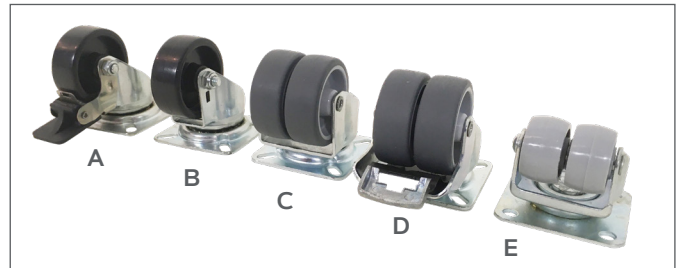

PRICE HOLDER
FOR FSM

PRICE HOLDER
FOR DSM, GSM & ESM

DIVIDER AR088
FOR ESM

DIVIDER AR093
FOR ESM

BASKET AR050
FOR FSM

DIVIDER AR097
FOR FSM

DIVIDER AR098
FOR GSM

DIVIDER AR099
FOR GSM

DIVIDER AR213
FOR DSM

DIVIDER AR214
FOR DSM

ACCESSORIES |

ADDITIONAL EQUIPMENT

LOCKS

8100.0303
LOCK FOR CUBE, NOVA AND FOCUS

CASTORS

A) HJULBØ50 SINGLE CASTOR WITH BRAKE, Ø50
 B) HJULØ50 SINGLE CASTOR, Ø50
 C) HJULBØ50G DOUBLE CASTOR, Ø50
 D) HJULDBØ50G DOUBLE CASTOR WITH BRAKE, Ø50
 E) HJULØ32DOBB DOUBLE CASTORS, Ø32MM